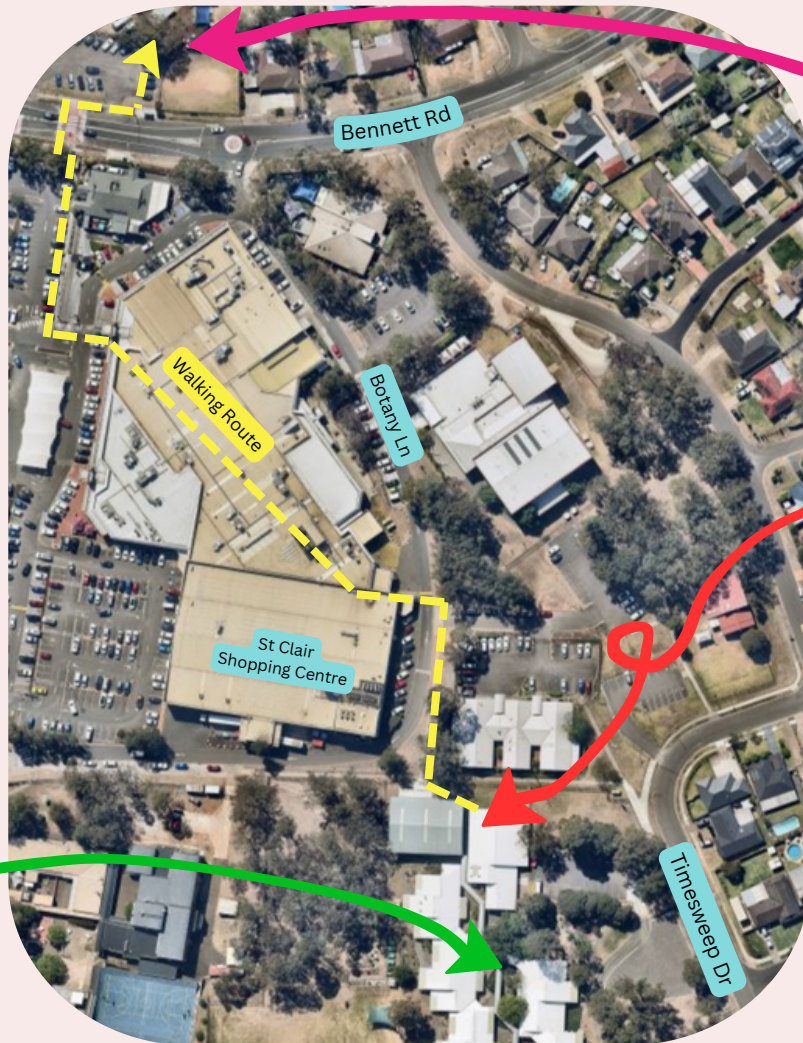

SCHOOL COLLECTION PLAN

ST CLAIR PUBLIC SCHOOL

4 Timesweep Dr, St Clair NSW 2759

St Clair
OOSH

OOSH
KIDS
MEETING
POINT

SCHOOL
OFFICE

Collection Details

- School bell goes at 3pm
- OOSH Educator waits at the meeting point from approximately 3pm for children to arrive and signs them in on the roll.
- If a child doesn't arrive at the meeting point, the Educator will call the centre, so the supervisor can investigate the whereabouts of the child.
- When the supervisor calls the Educator back and informs them of the outcome, the Educator will either walk the children to the bus or directly back to OOSH in an orderly manner.