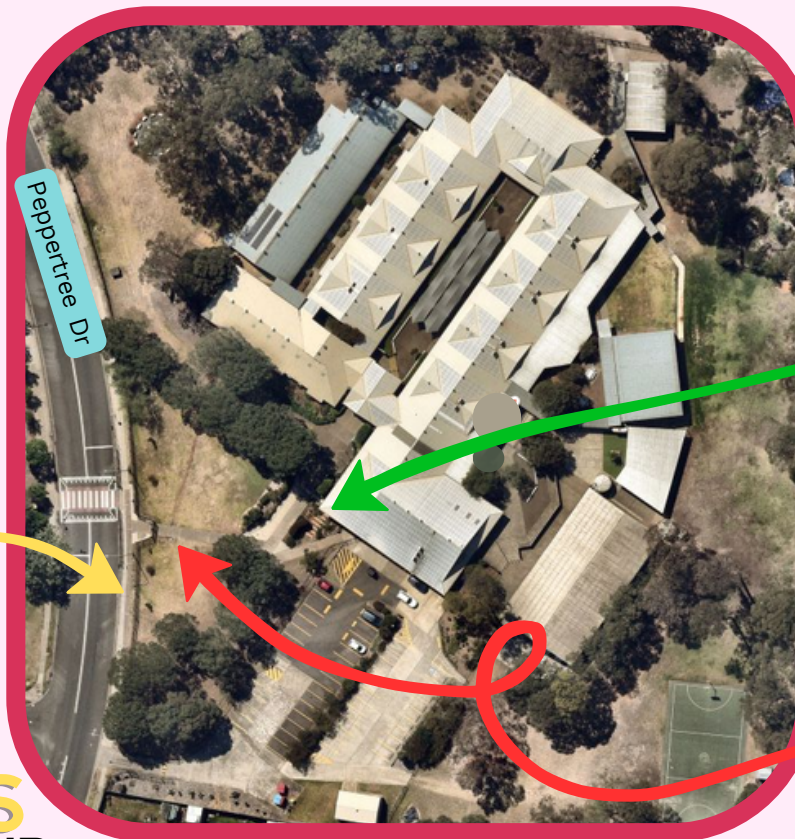

SCHOOL COLLECTION PLAN

JAMES ERSKINE PUBLIC SCHOOL

53 Peppertree Dr, Erskine Park NSW 2759

Peppertree Dr

**SCHOOL
OFFICE**

**OOSH
KIDS
MEETING
POINT**

**BUS
PICK-UP
LOCATION**

Collection Details

- School bell goes at 2:45pm
- OOSH Educator waits at the meeting point from approximately 2:50pm for children to arrive and signs them in on the roll.
- If a child doesn't arrive at the meeting point, the Educator will call the centre, so the supervisor can investigate the whereabouts of the child.
- When the supervisor calls the Educator back and informs them of the outcome, the Educator will walk the children to the bus in an orderly manner.